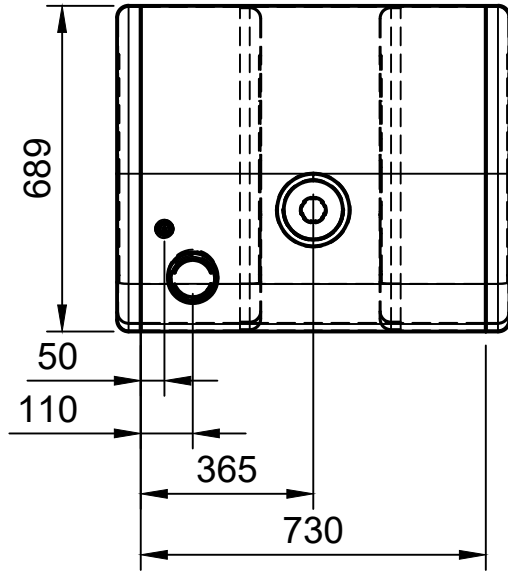

A (1:2)

M22 MALE-FEMALE TREAD

**VOLVO OEM: 20503504 - 21968574 - 20442192 -  
21516445 - 20367136  
STEEL GALVANIZED: 21516461**

KOCAELİ METAL DEPO  
+902623711442-46  
gokhan.tunali@kmd.com.tr  
www.kmd.com.tr

TITLE:

710X689X830 VOLVO FUEL TANK

PRODUCT CODE:

7169083001

DATE:

LITER:

330 L

DRAWN :

MATERIAL:

APPROVED:

WEIGHT :

DWG NO: 71690012F

CUSTOMER:

SCALE : 1:16

SHEET 1 OF 1

A4